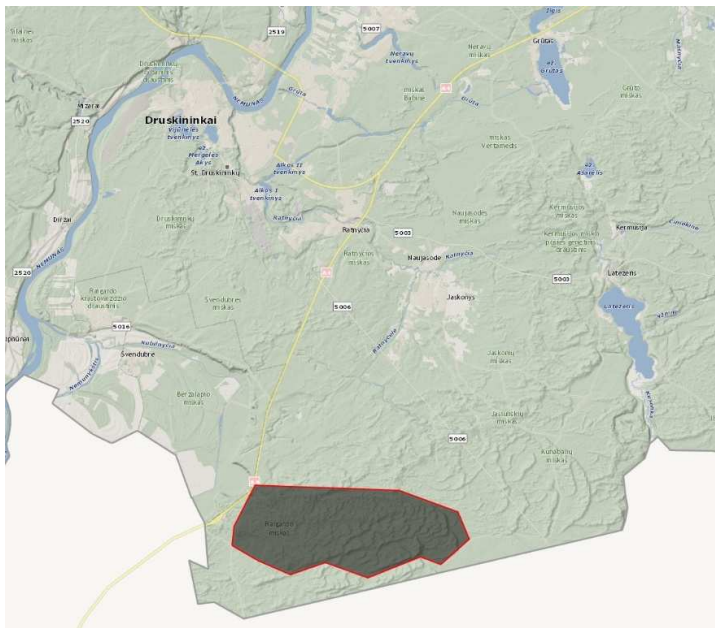

TERRAIN AND MAPS

Forest Raigardas. Both days.

Forest Raigardas is mostly very good runnability and visibility forest with some new forest cutting areas. Dune terrain with small and medium features. Small number of roads and paths. Map scale is 1:10000 with contour equidistance 2,5 m. Scale is 1:7500 for classes WM 10, 12, 65, 70, 75, 80. Map formata is B4.

Competition center will be located just 11 km from Druskininkai. Competition area will be very close to border of Lithuania – Belarus. There will be marked embargoed areas in which will be strictly forbidden.